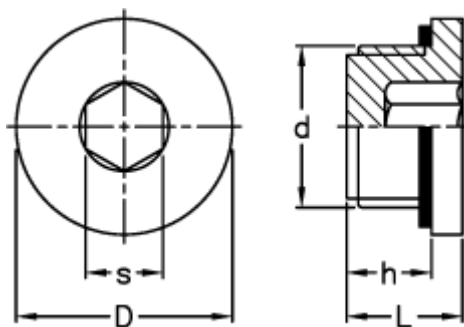

Data Sheet

Article number: 2311161034

Description: E+G Plug with boxed hexagon
TCE.3/8

Measures

D	= 22
d	= G 3/8
h	= 9
L	= 13.0
s	= 8
Tightening torque N m = 3 to 5	